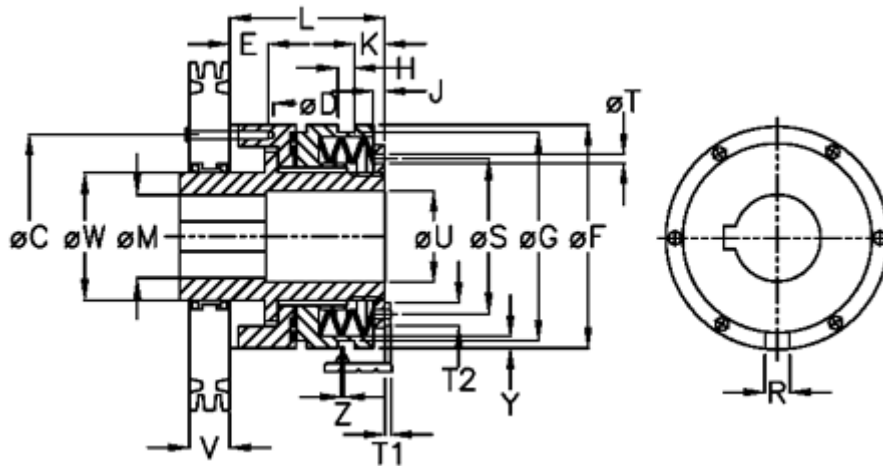

Article number: 46916533

Description: Torque limiter Safeguard C 65 L

## Measures

C	= 155	J	= 12.0	T1	= 6.0
D	= 6xM12	K	= 33.0	T2	= 13
Disc spring mounting	= 5x1L	L	= 171.0	U	= 66
Disc spring version	= L - heavy	M max	= 65	V	= 58.0
E	= 17.0	M min	= 30	W	= 90
F	= 176	R	= 14	X	= 60.0
G	= 170.0	S	= 129	Y	= 2
H	= 9	T	= 7	Z	= 0.0